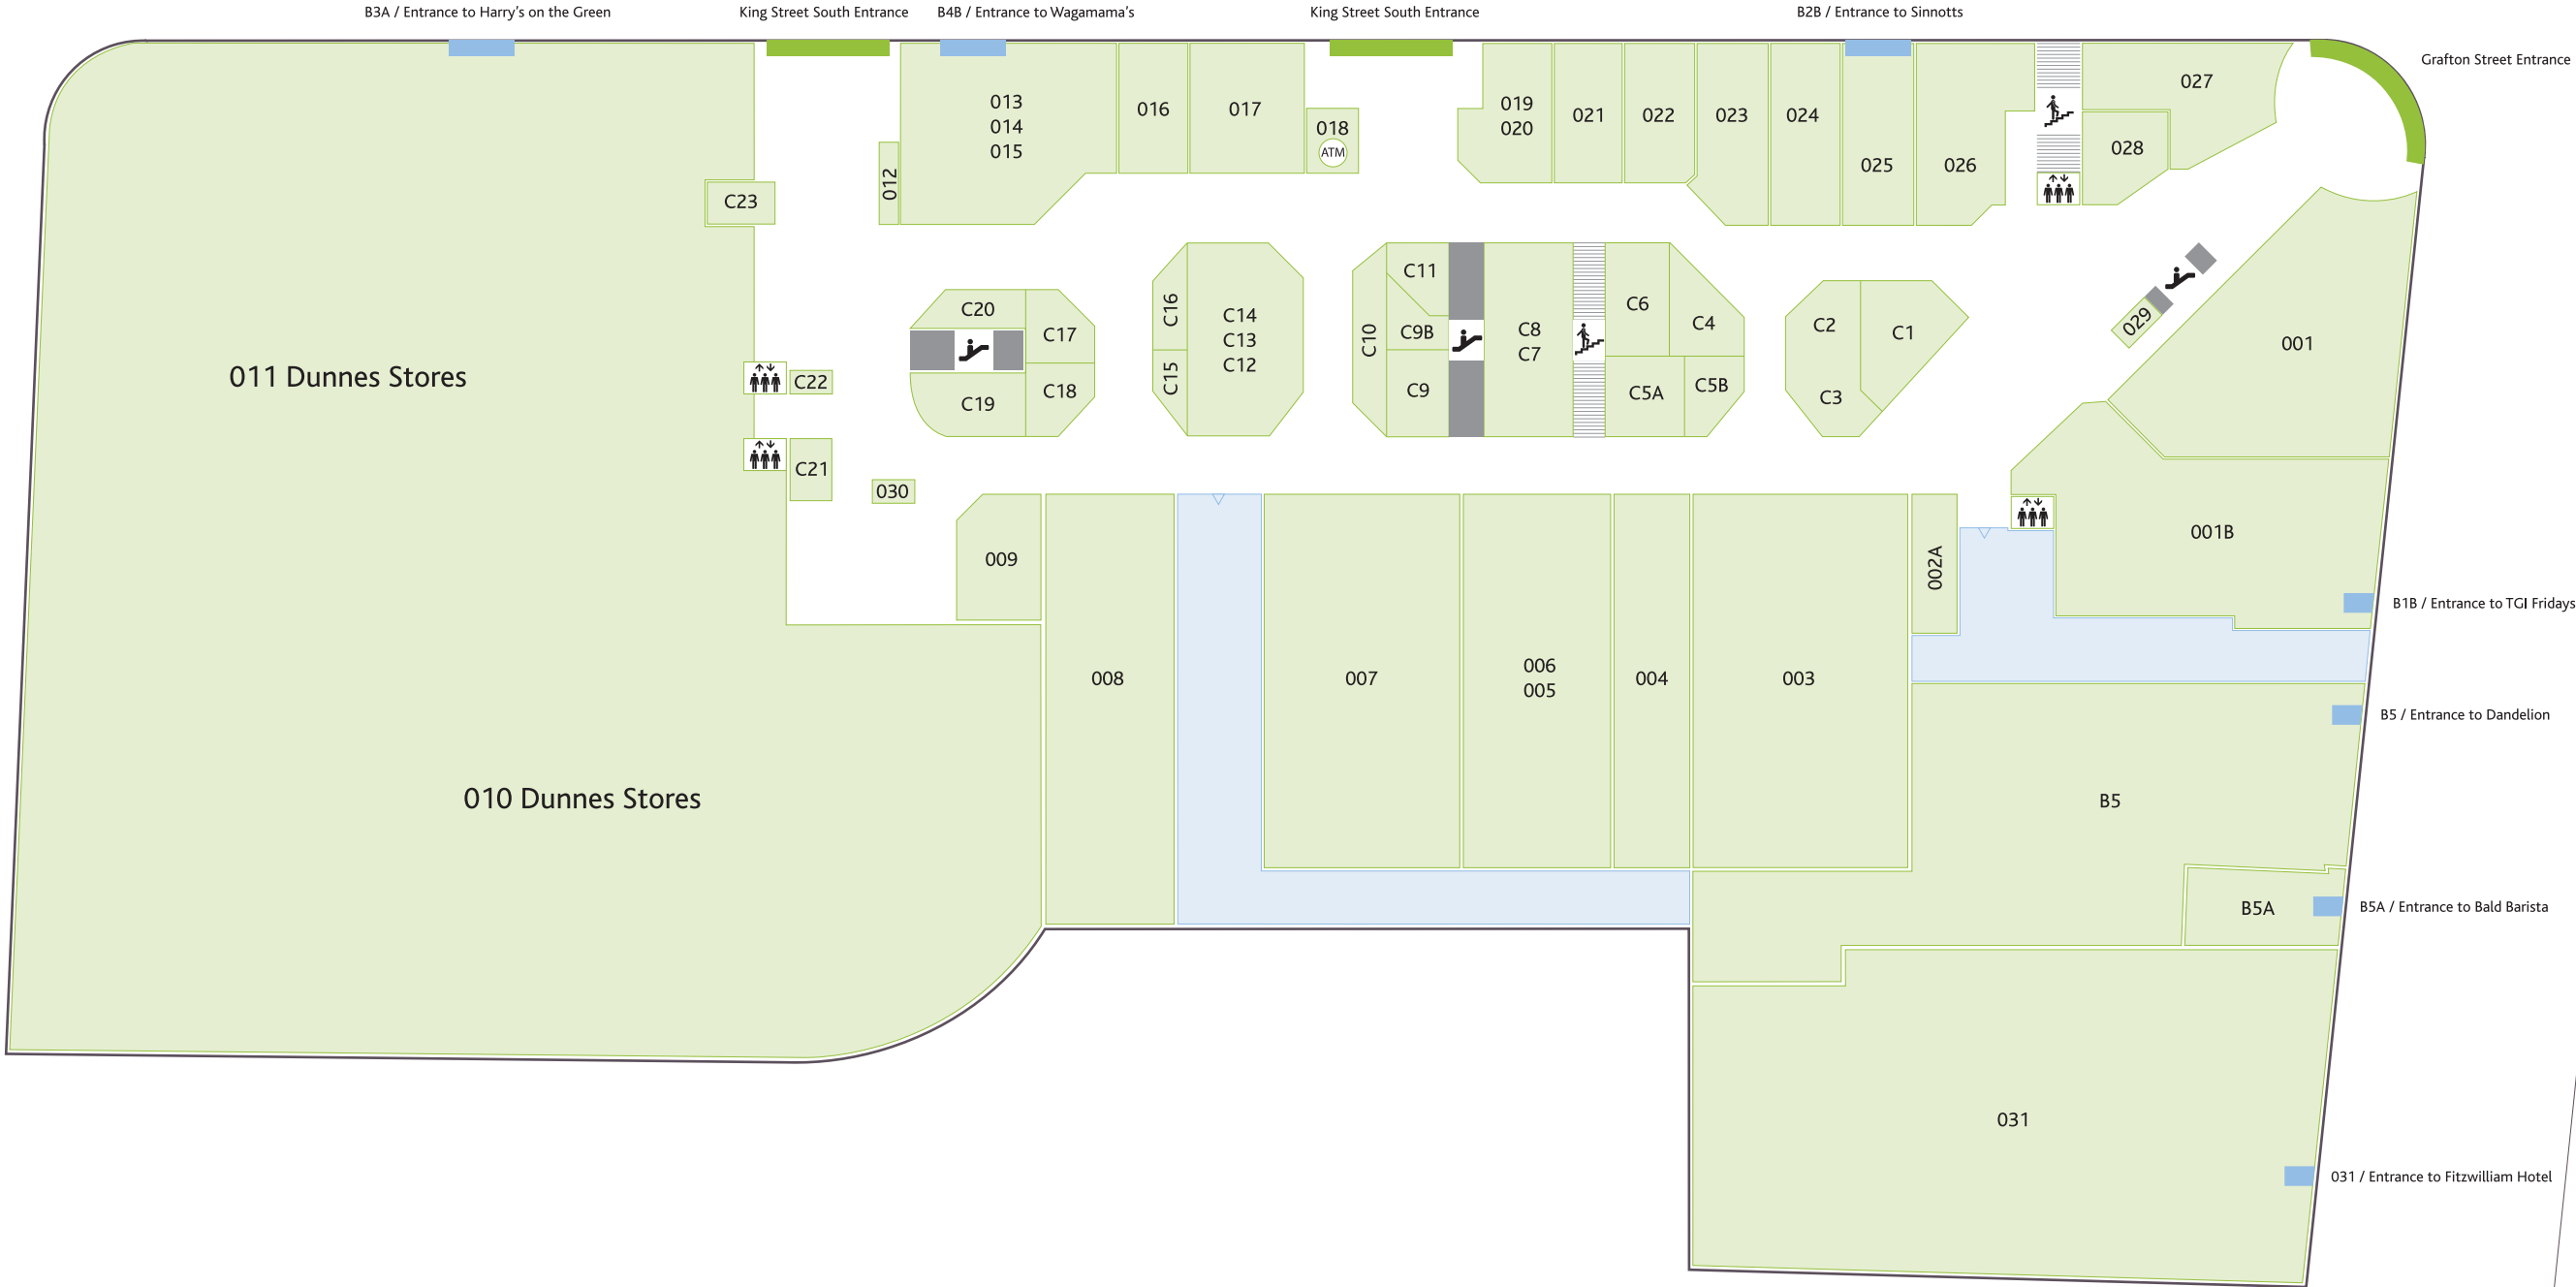

Ground Floor Plan

King Street South

St. Stephens Green West

Retailer	Unit No.	Retailer	Unit No.	Retailer	Unit No.	Retailer	Unit No.	Retailer	Unit No.
Aria Beauty	C17	Eason	007	Jump Juice Bar	C23	Sweet Factory	C22	United Colors of Benetton	001
Bags in the City	016	Eircom Meteor	C4	Le Centre -Ville Café	C9B/C10	The Card Gallery	C1	VIP E-Cigarettes	C11
Bank of Ireland ATMs	018	Fabio Dericci	009	Elverys Sports	005/006	The Hat Shop	C20	Yankee Candles	022
Bella Terra	C2/C3	Fabio Dericci	021	Love	024	The Perfume Shop	028		
Best Menswear	C7/8	Fast Fix Jewellery	C5A	Mobile Care	002A	Ticketmaster	029	Retailer	Unit No.
Bushras Beauty Salon	C9	Fitzwilliam Hotel	031	Mothercare /Early Learning Centre	001B	Tiger	C12/13/14	Dandelion	B5
Carrolls Irish Gifts	013/014/15	Fortes Ice Cream Parlour	C19	Post Box	030	To Let	C6	Harry's On the Green	B3A
Celtic Spirit	C21	Gamestop	004	Sky	012	To Let	C16	Sinnotts	B2B
Circus	019/020	Golden Discs	026	Soho Market	023	Tony Quinn	C5B	TGI Fridays	B1B
Claire's	17	Gurmans Tea and Coffee World	025	Sunglass Hut	C18	Tribe	008	The Bald Barista	B5A
Dunnes Stores	010/ 11	Johnnie Cupcakes	C15	Swamp	027	Twenty 1	003	Wagamama	B4B

- Shopping Center Entrances
- Entrance to External Units
- Stairs
- Escalator
- Lifts